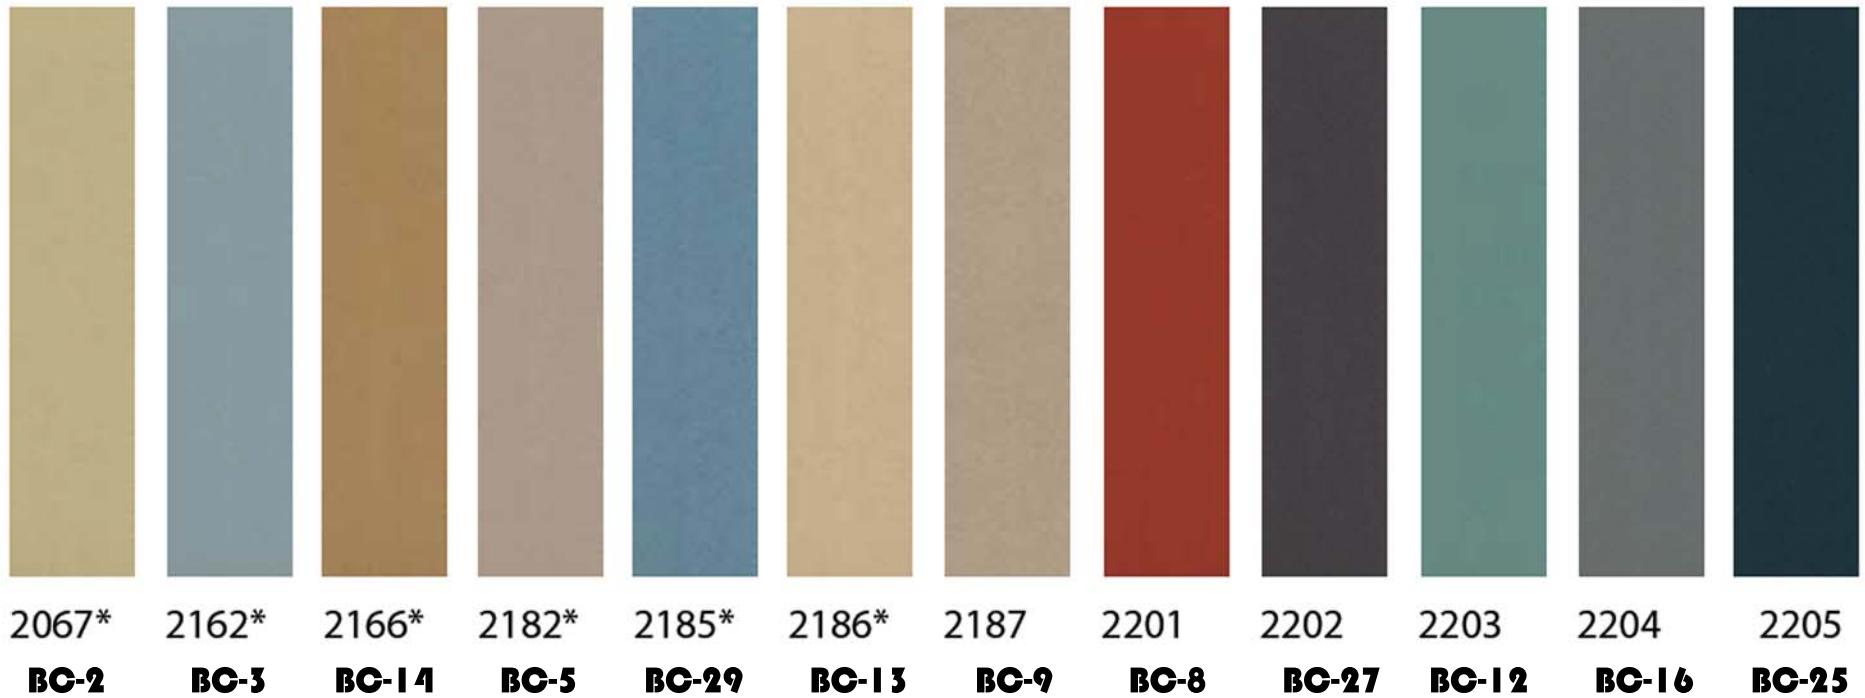

LINOLEUM COMPOSITE COLORS

* also available in a 6' width

*** CONTACT YOUR LOCAL REP FOR PHYSICAL COLOR SAMPLES**